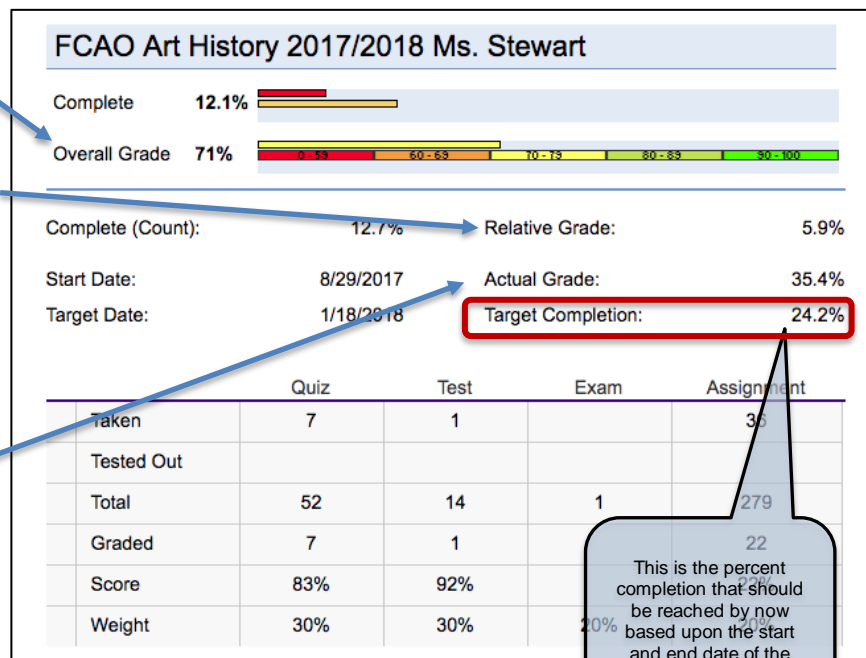

Understanding the Edgenuity/FCAO Progress Report

Grades for online courses are calculated in three ways. As you look at your child's progress in Edgenuity you will see:

1. **Overall Grade:** this is the grade for all assignments completed to date.
2. **Relative Grade:** this is the final grade if a final grade were to be given today; it calculates the total grade by putting zeros in all assignments not yet complete. So, if this student were to do no further work, the final grade would be a 5.9%.
3. **Actual Grade:** this reflects the overall grade adjusted for the percentage amount that the student is behind. In this example the actual grade is lower than the overall grade because the percentage complete is lower than the target completion goal.

Grades recorded in PowerSchool for the 9-week grading periods are the *Actual Grade*. **This will not calculate into the final course grade; it is a report of progress only.** The final grade, at the end of the 18 weeks (high school) or 36 weeks (middle school) is taken from the *Relative Grade*.